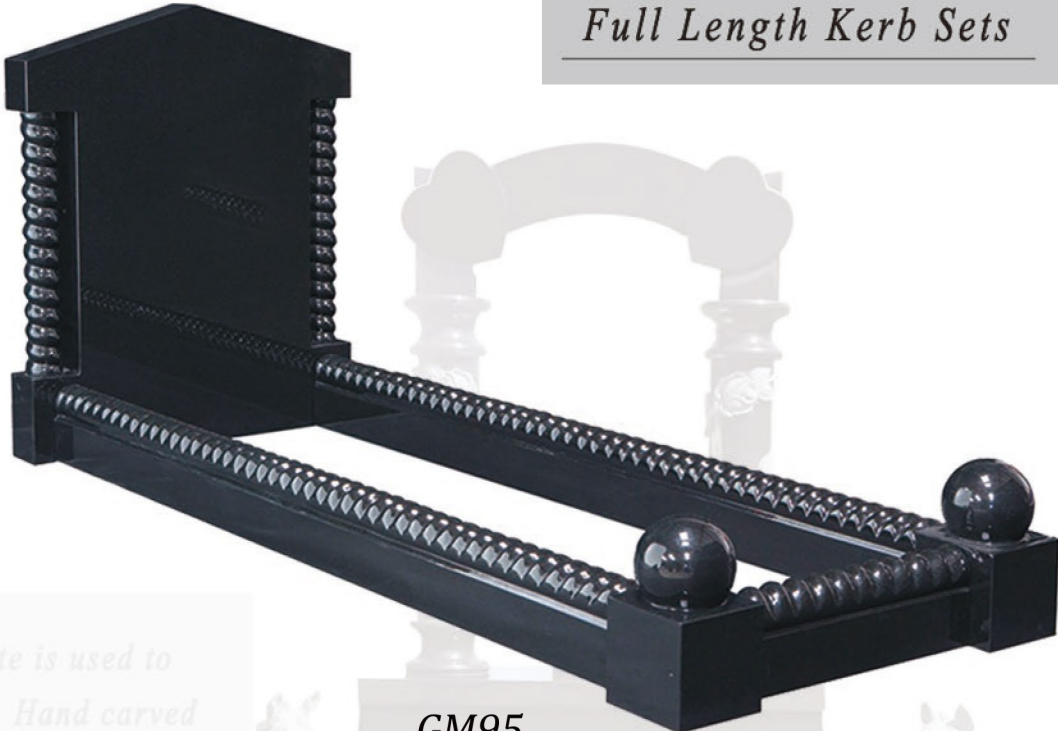

GM89

GM91

GM92

GM95

GM94

GM93

black granite is used to design. Hand carved parts are further

GM96