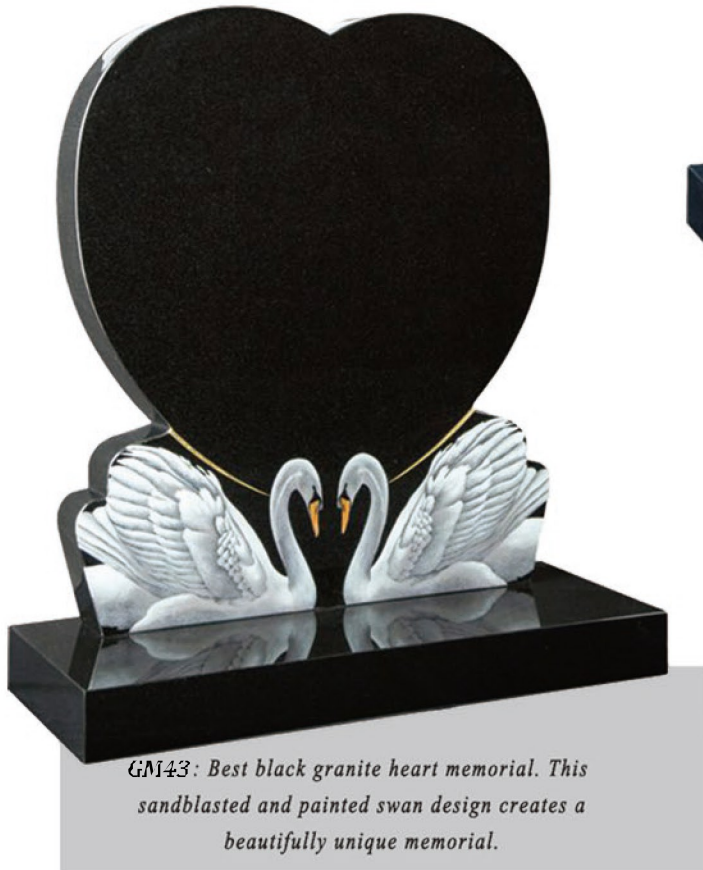

GM38

GM39

GM40

GM41

GM42: Hand carved football player can be changed to show any team or country.

GM43 : Best black granite heart memorial. This sandblasted and painted swan design creates a beautifully unique memorial.